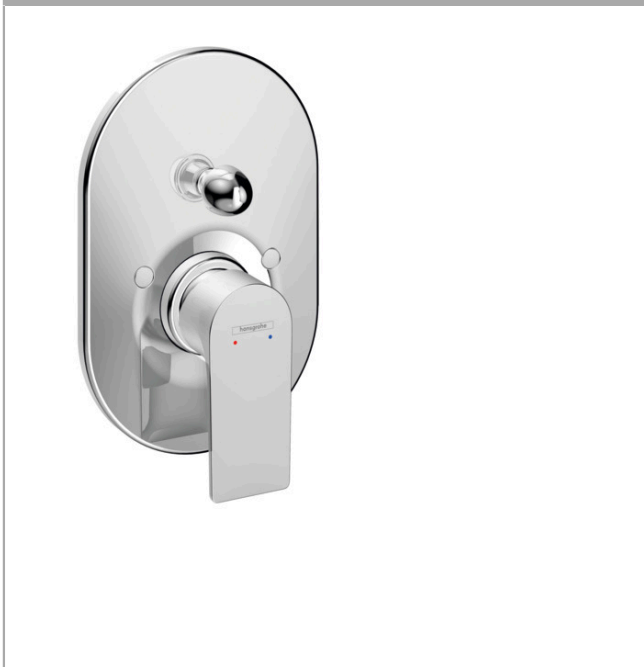

Rebris E
Single lever bath mixer for concealed installation
 Finish: **Chrome** Article Number: **72459000**

Description

product features

- 2 functions
- maximum flow rate at 3 bar: 30,7 l/min
- flow rate for bath spout at 3 bar: 30,7 l/min
- flow rate of hand shower at 3 bar: 27,4 l/min
- diverter with automatic resetting
- connection type: basic set
- wall-mounted
- min. operating pressure: 1 bar
- max. operating pressure: 10 bar

Design awards

Product image

Scale drawing

Flowchart