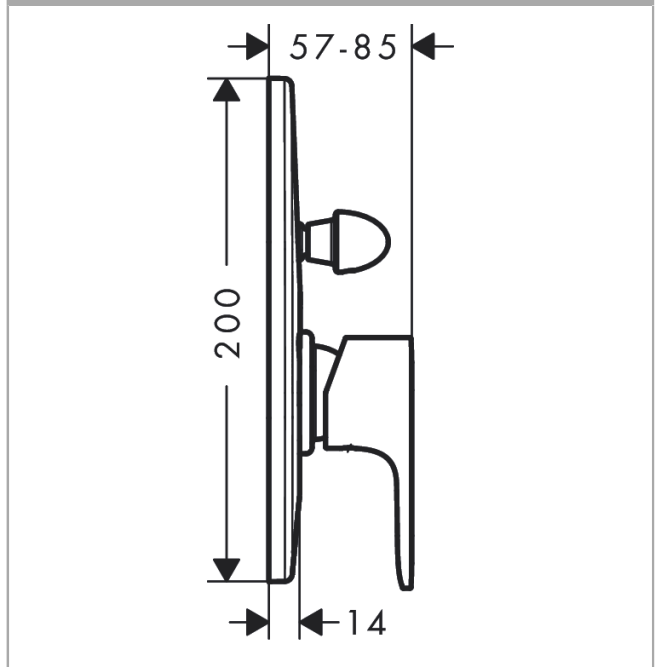

Rebris E
Single lever bath mixer for concealed installation
 Finish: **Chrome** Article Number: **72459000**

Description

product features

- 2 functions
- maximum flow rate at 3 bar: 30,7 l/min
- flow rate for bath spout at 3 bar: 30,7 l/min
- flow rate of hand shower at 3 bar: 27,4 l/min
- diverter with automatic resetting
- connection type: basic set
- wall-mounted
- min. operating pressure: 1 bar
- max. operating pressure: 10 bar

Design awards

Product image

Scale drawing

Flowchart