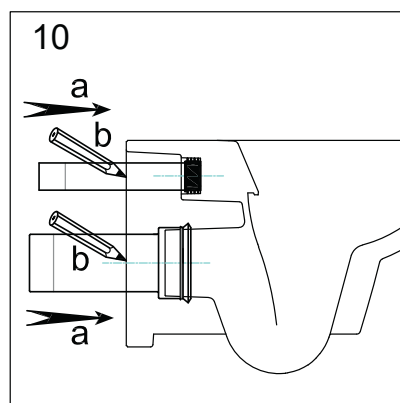

## ALEO

Wall hung bowl

Чаша подвешного унитаза

EDAH132-0

*Jacob Delafon*  
PARIS

UK

Make sure the product is installed by a competent person.  
We advise the handling of all products >25kg by at least two people.  
It is recommended to keep all protective packaging in place on the edge as long as possible to prevent any damage.  
Wear safety shoes when lifting products and safety glasses when drilling.  
Comply with all local plumbing and building codes.

### EDAH132

1	RTA314NF	Wall fixing kit/ Комплект для крепления к стене
2	RTA315NF	Flow reducer/ Ограничитель напора воды*

\* After installing the toilet, check the flush at the touch of a button. If there is a lot of splashing water, it is recommended to install a flow reducer./ После установки унитаза проверьте смыв нажатием кнопки. Если происходит сильное разбрызгивание воды, рекомендуется установить ограничитель напора воды.