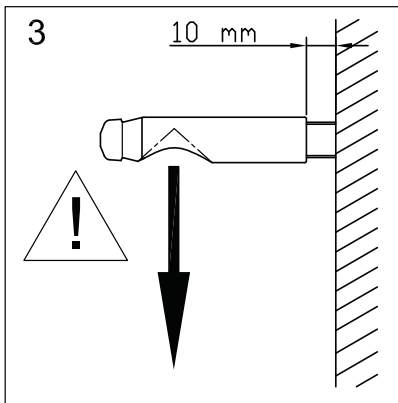

## ALEO

Wall hung bowl

Чаша подвешного унитаза

EDAH132-0

*Jacob Delafon*  
PARIS

UK

Make sure the product is installed by a competent person.  
We advise the handling of all products >25kg by at least two people.  
It is recommended to keep all protective packaging in place on the edge as long as possible to prevent any damage.  
Wear safety shoes when lifting products and safety glasses when drilling.  
Comply with all local plumbing and building codes.

### EDAH132

1	RTA314NF	Wall fixing kit/ Комплект для крепления к стене
2	RTA315NF	Flow reducer/ Ограничитель напора воды*

\* After installing the toilet, check the flush at the touch of a button. If there is a lot of splashing water, it is recommended to install a flow reducer./ После установки унитаза проверьте смыв нажатием кнопки. Если происходит сильное разбрызгивание воды, рекомендуется установить ограничитель напора воды.