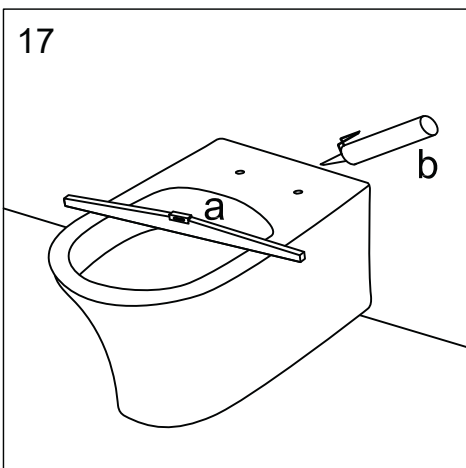

## ALEO

Wall hung bowl

Чаша подвешного унитаза

EDAH132-0

*Jacob Delafon*  
PARIS

UK

Make sure the product is installed by a competent person.  
We advise the handling of all products >25kg by at least two people.  
It is recommended to keep all protective packaging in place on the edge as long as possible to prevent any damage.  
Wear safety shoes when lifting products and safety glasses when drilling.  
Comply with all local plumbing and building codes.

### EDAH132

1	RTA314NF	Wall fixing kit/ Комплект для крепления к стене
2	RTA315NF	Flow reducer/ Ограничитель напора воды*

\* After installing the toilet, check the flush at the touch of a button. If there is a lot of splashing water, it is recommended to install a flow reducer./ После установки унитаза проверьте смыв нажатием кнопки. Если происходит сильное разбрызгивание воды, рекомендуется установить ограничитель напора воды.