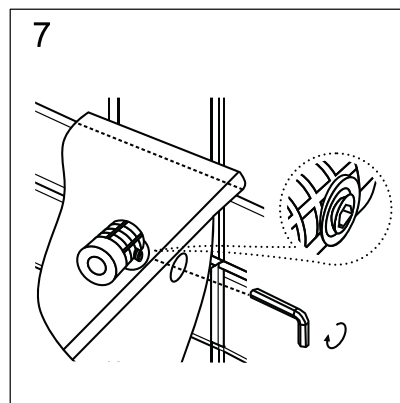

## ALEO

Wall hung bowl

Чаша подвешного унитаза

EDAH132-0

*Jacob Delafon*  
PARIS

UK

Make sure the product is installed by a competent person.  
We advise the handling of all products >25kg by at least two people.  
It is recommended to keep all protective packaging in place on the edge as long as possible to prevent any damage.  
Wear safety shoes when lifting products and safety glasses when drilling.  
Comply with all local plumbing and building codes.

### EDAH132

1	RTA314NF	Wall fixing kit/ Комплект для крепления к стене
2	RTA315NF	Flow reducer/ Ограничитель напора воды*

\* After installing the toilet, check the flush at the touch of a button. If there is a lot of splashing water, it is recommended to install a flow reducer./ После установки унитаза проверьте смыв нажатием кнопки. Если происходит сильное разбрызгивание воды, рекомендуется установить ограничитель напора воды.