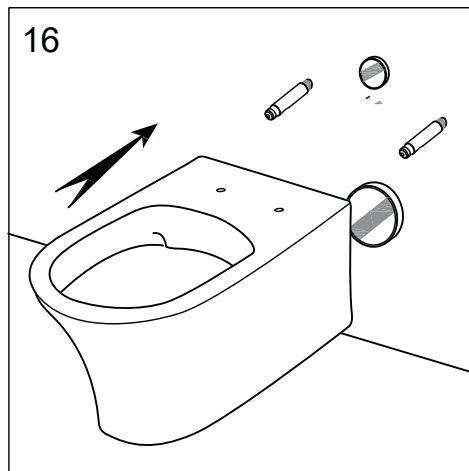

## ALEO

Wall hung bowl

Чаша подвешного унитаза

EDAH132-0

*Jacob Delafon*  
PARIS

UK

Make sure the product is installed by a competent person.  
We advise the handling of all products >25kg by at least two people.  
It is recommended to keep all protective packaging in place on the edge as long as possible to prevent any damage.  
Wear safety shoes when lifting products and safety glasses when drilling.  
Comply with all local plumbing and building codes.

### EDAH132

1	RTA314NF	Wall fixing kit/ Комплект для крепления к стене
2	RTA315NF	Flow reducer/ Ограничитель напора воды*

\* After installing the toilet, check the flush at the touch of a button. If there is a lot of splashing water, it is recommended to install a flow reducer./ После установки унитаза проверьте смыв нажатием кнопки. Если происходит сильное разбрызгивание воды, рекомендуется установить ограничитель напора воды.