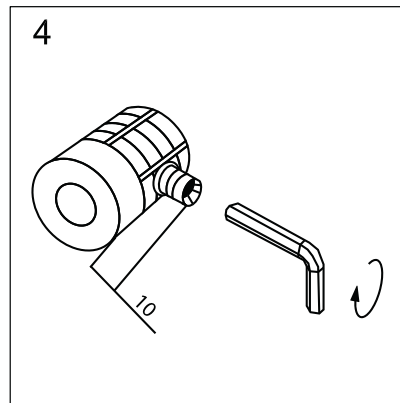

## ALEO

Wall hung bowl

Чаша подвешного унитаза

EDAH132-0

*Jacob Delafon*  
PARIS

UK

Make sure the product is installed by a competent person.  
We advise the handling of all products >25kg by at least two people.  
It is recommended to keep all protective packaging in place on the edge as long as possible to prevent any damage.  
Wear safety shoes when lifting products and safety glasses when drilling.  
Comply with all local plumbing and building codes.

### EDAH132

1	RTA314NF	Wall fixing kit/ Комплект для крепления к стене
2	RTA315NF	Flow reducer/ Ограничитель напора воды*

\* After installing the toilet, check the flush at the touch of a button. If there is a lot of splashing water, it is recommended to install a flow reducer./ После установки унитаза проверьте смыв нажатием кнопки. Если происходит сильное разбрызгивание воды, рекомендуется установить ограничитель напора воды.