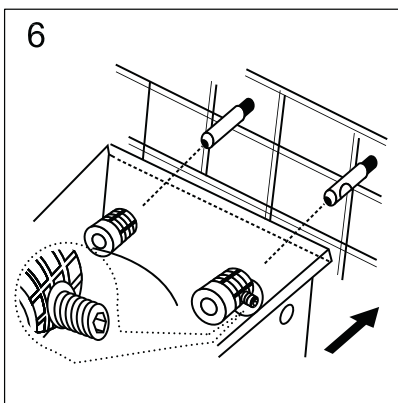

## ALEO

Wall hung bowl

Чаша подвешного унитаза

EDAH132-0

*Jacob Delafon*  
PARIS

UK

Make sure the product is installed by a competent person.  
We advise the handling of all products >25kg by at least two people.  
It is recommended to keep all protective packaging in place on the edge as long as possible to prevent any damage.  
Wear safety shoes when lifting products and safety glasses when drilling.  
Comply with all local plumbing and building codes.

### EDAH132

1	RTA314NF	Wall fixing kit/ Комплект для крепления к стене
2	RTA315NF	Flow reducer/ Ограничитель напора воды*

\* After installing the toilet, check the flush at the touch of a button. If there is a lot of splashing water, it is recommended to install a flow reducer./ После установки унитаза проверьте смыв нажатием кнопки. Если происходит сильное разбрызгивание воды, рекомендуется установить ограничитель напора воды.