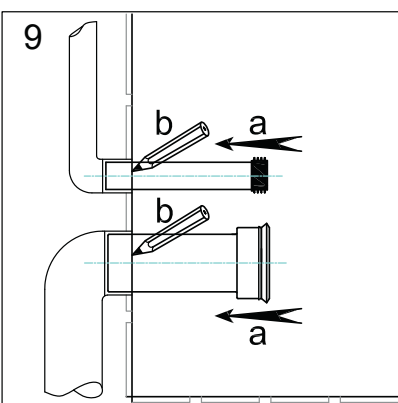

## ALEO

Wall hung bowl

Чаша подвешного унитаза

EDAH132-0

*Jacob Delafon*  
PARIS

UK

Make sure the product is installed by a competent person.  
We advise the handling of all products >25kg by at least two people.  
It is recommended to keep all protective packaging in place on the edge as long as possible to prevent any damage.  
Wear safety shoes when lifting products and safety glasses when drilling.  
Comply with all local plumbing and building codes.

### EDAH132

1	RTA314NF	Wall fixing kit/ Комплект для крепления к стене
2	RTA315NF	Flow reducer/ Ограничитель напора воды*

\* After installing the toilet, check the flush at the touch of a button. If there is a lot of splashing water, it is recommended to install a flow reducer./ После установки унитаза проверьте смыв нажатием кнопки. Если происходит сильное разбрызгивание воды, рекомендуется установить ограничитель напора воды.