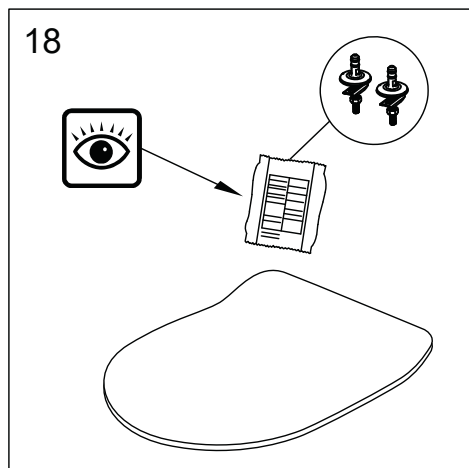

## ALEO

Wall hung bowl

Чаша подвешного унитаза

EDAH132-0

*Jacob Delafon*  
PARIS

UK

Make sure the product is installed by a competent person.  
We advise the handling of all products >25kg by at least two people.  
It is recommended to keep all protective packaging in place on the edge as long as possible to prevent any damage.  
Wear safety shoes when lifting products and safety glasses when drilling.  
Comply with all local plumbing and building codes.

### EDAH132

1	RTA314NF	Wall fixing kit/ Комплект для крепления к стене
2	RTA315NF	Flow reducer/ Ограничитель напора воды*

\* After installing the toilet, check the flush at the touch of a button. If there is a lot of splashing water, it is recommended to install a flow reducer./ После установки унитаза проверьте смыв нажатием кнопки. Если происходит сильное разбрызгивание воды, рекомендуется установить ограничитель напора воды.