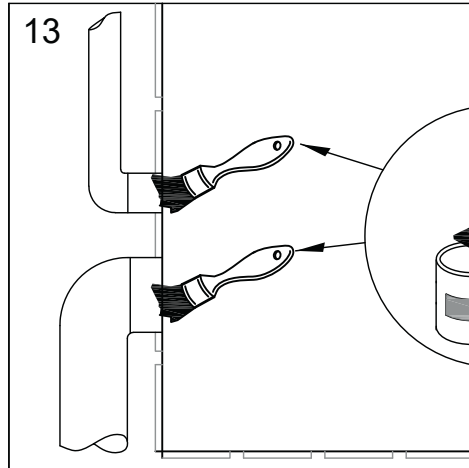

## ALEO

Wall hung bowl

Чаша подвешного унитаза

EDAH132-0

*Jacob Delafon*  
PARIS

UK

Make sure the product is installed by a competent person.  
We advise the handling of all products >25kg by at least two people.  
It is recommended to keep all protective packaging in place on the edge as long as possible to prevent any damage.  
Wear safety shoes when lifting products and safety glasses when drilling.  
Comply with all local plumbing and building codes.

### EDAH132

1	RTA314NF	Wall fixing kit/ Комплект для крепления к стене
2	RTA315NF	Flow reducer/ Ограничитель напора воды*

\* After installing the toilet, check the flush at the touch of a button. If there is a lot of splashing water, it is recommended to install a flow reducer./ После установки унитаза проверьте смыв нажатием кнопки. Если происходит сильное разбрызгивание воды, рекомендуется установить ограничитель напора воды.